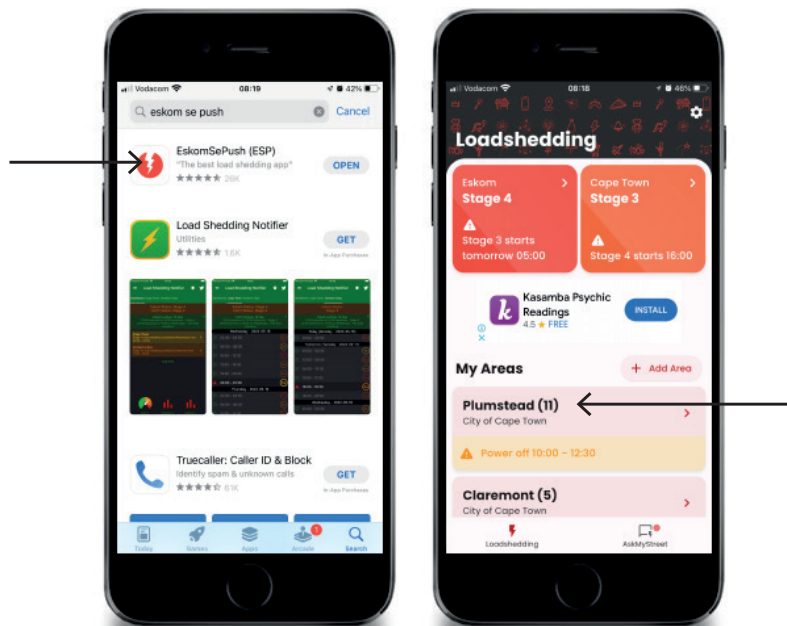

SOUTH AFRICAN ENERGY CRISIS

South Africa has been experiencing one of the worst energy crisis in the region in years. It is affecting millions of people across the country. The nation's aging coal-powered electrical stations are not coping with demand. This has resulted in staged loadshedding.

At Kaya La Provence your room has an inverter which provides you with power for:

- wifi
- watching TV
- a lounge light

Unfortunately cooking or utensils that require power from plugs is not possible.

DOWNLOAD THE APP ESKOM SE PUSH
to know what times load shedding will be taking place.

Download the app
called Eskom se Push

When the app is open
enter your area:

**PLUMSTEAD
(ZONE II)**

The times for
load shedding will then
be displayed.

EskomSePush